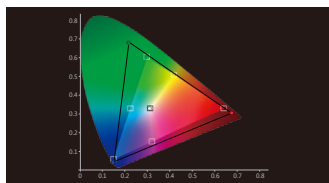

Introduction:

The S-1161H is a 15.6-inch 3G/HD/SD-SDI & HDMI studio LCD monitor, with a 10-bit IPS LCD panel, Full HD panel. resolution 1920 ×1080

It integrates a wide range of professional functions including peaking focus assist, blue only, zebra, rotate and flip, 2-ch embedded audio meter display, and SDI time code display.

Color Reproduction

The S-1161H adopts high quality 10-bit LCD panels and offers accurate color reproduction. The color calibration has been optimized in the new firmware, and users can adjust color temperature by RGB Gain and Bias.

Color Gamut

Color Temperature

RGB Balance

Gamma Luminance

Specifications:

LCD Performance

Size	15.6 inches
Resolution	1920×1080
Viewing angle	H/V:178/178
Aspect ratio	16:9/4:3 adjustable
Color system	NTSC/PAL
Brightness	200cd/m2
Contrast	700:1
Color	10-bit 1.037 billion colors
Response time	30ms (Tr+Td)