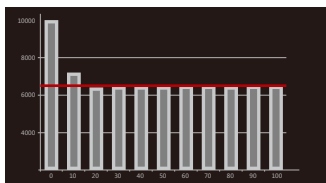

Color Reproduction

The S-1161H adopts high quality 10-bit LCD panels and offers accurate color reproduction. The color calibration has been optimized in the new firmware, and users can adjust color temperature by RGB Gain and Bias.

Color Gamut

Color Temperature

RGB Balance

Gamma Luminance

Specifications:

LCD Performance

Size	15.6 inches
Resolution	1920×1080
Viewing angle	H/V:178/178
Aspect ratio	16:9/4:3 adjustable
Color system	NTSC/PAL
Brightness	200cd/m2
Contrast	700:1
Color	10-bit 1.037 billion colors
Response time	30ms (Tr+Td)