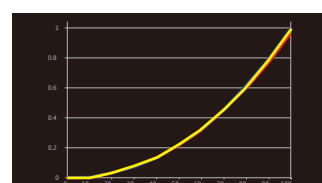

Color Reproduction

The S-1161H adopts high quality 10-bit LCD panels and offers accurate color reproduction. The color calibration has been optimized in the new firmware, and users can adjust color temperature by RGB Gain and Bias.

Color Gamut

Color Temperature

RGB Balance

Gamma Luminance

Specifications:

LCD Performance

Size	15.6 inches
Resolution	1920×1080
Viewing angle	H/V:178/178
Aspect ratio	16:9/4:3 adjustable
Color system	NTSC/PAL
Brightness	200cd/m2
Contrast	700:1
Color	10-bit 1.037 billion colors
Response time	30ms (Tr+Td)