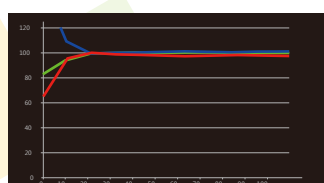

Color Reproduction

The S-1161H adopts high quality 10-bit LCD panels and offers accurate color reproduction. The color calibration has been optimized in the new firmware, and users can adjust color temperature by RGB Gain and Bias.

Color Gamut

Color Temperature

RGB Balance

Gamma Luminance

Specifications:

LCD Performance

Size	15.6 inches
Resolution	1920×1080
Viewing angle	H/V:178/178
Aspect ratio	16:9/4:3 adjustable
Color system	NTSC/PAL
Brightness	200cd/m2
Contrast	700:1
Color	10-bit 1.037 billion colors
Response time	30ms (Tr+Td)